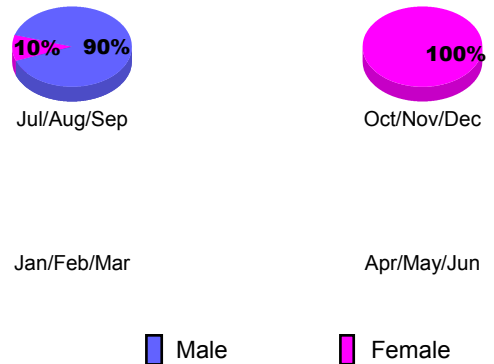

GMT: **HOWARD LEE**

Location: **NETHERLANDS**

GMT CA: **4**

**CLUBS**

Month	New Club Goal	Actual New Clubs	Actual Dropped Clubs	Gain/Loss of Clubs
<b>2012-2013</b>				
Jul/Aug/Sep	0	1	0	1
Oct/Nov/Dec	0	0	0	0
Jan/Feb/Mar	0	0	0	0
Apr/May/June	0	0	0	0
<b>Totals</b>	<b>0</b>	<b>1</b>	<b>0</b>	<b>1</b>

**Club Results 2012-2013**

Goal, New, Dropped, Gain/Loss

**YTD Status Quo Clubs 2012-2013**

Status Quo Clubs Compared to Status Quo Members

**Club Gain/Loss 2012-2013**

**MEMBERSHIP**

Month	Net Memb Goal	Actual New Memb	Actual Dropped Memb	Gain/Loss of Memb
<b>2012-2013</b>				
Jul/Aug/Sep	0	63	92	-29
Oct/Nov/Dec	0	16	36	-20
Jan/Feb/Mar	0	11	18	-7
Apr/May/June	0	55	103	-48
<b>Totals</b>	<b>0</b>	<b>145</b>	<b>249</b>	<b>-104</b>

**Membership Results 2012-2013**

Goal, New, Dropped, Gain/Loss

**Gender Comparison 2012-2013**

**Membership Gain/Loss 2012-2013**