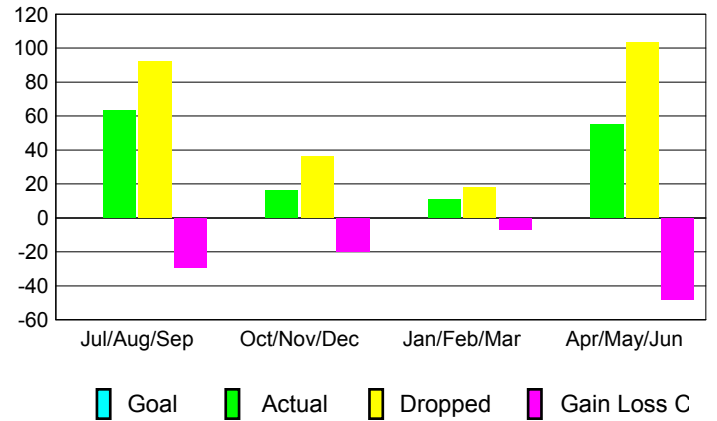

GMT: **HOWARD LEE**

Location: **NETHERLANDS**

GMT CA: **4**

**CLUBS**

Month	New Club Goal	Actual New Clubs	Actual Dropped Clubs	Gain/Loss of Clubs
<b>2012-2013</b>				
Jul/Aug/Sep	0	1	0	1
Oct/Nov/Dec	0	0	0	0
Jan/Feb/Mar	0	0	0	0
Apr/May/June	0	0	0	0
<b>Totals</b>	<b>0</b>	<b>1</b>	<b>0</b>	<b>1</b>

**Club Results 2012-2013**

Goal, New, Dropped, Gain/Loss

**YTD Status Quo Clubs 2012-2013**

Status Quo Clubs Compared to Status Quo Members

**Club Gain/Loss 2012-2013**

**MEMBERSHIP**

Month	Net Memb Goal	Actual New Memb	Actual Dropped Memb	Gain/Loss of Memb
<b>2012-2013</b>				
Jul/Aug/Sep	0	63	92	-29
Oct/Nov/Dec	0	16	36	-20
Jan/Feb/Mar	0	11	18	-7
Apr/May/June	0	55	103	-48
<b>Totals</b>	<b>0</b>	<b>145</b>	<b>249</b>	<b>-104</b>

**Membership Results 2012-2013**

Goal, New, Dropped, Gain/Loss

**Gender Comparison 2012-2013**

**Membership Gain/Loss 2012-2013**