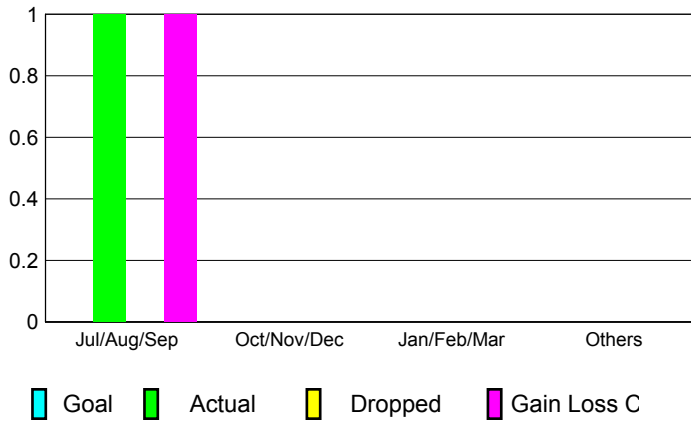

GMT: **HOWARD LEE**

Location: **NETHERLANDS**

GMT CA: **4**

**CLUBS**

Month	New Club Goal	Actual New Clubs	Actual Dropped Clubs	Gain/Loss of Clubs
<b>2012-2013</b>				
Jul/Aug/Sep	0	1	0	1
Oct/Nov/Dec	0	0	0	0
Jan/Feb/Mar	0	0	0	0
Apr/May/June	0	0	0	0
<b>Totals</b>	<b>0</b>	<b>1</b>	<b>0</b>	<b>1</b>

**Club Results 2012-2013**

Goal, New, Dropped, Gain/Loss

**YTD Status Quo Clubs 2012-2013**

Status Quo Clubs Compared to Status Quo Members

**Club Gain/Loss 2012-2013**

**MEMBERSHIP**

Month	Net Memb Goal	Actual New Memb	Actual Dropped Memb	Gain/Loss of Memb
<b>2012-2013</b>				
Jul/Aug/Sep	0	63	92	-29
Oct/Nov/Dec	0	16	36	-20
Jan/Feb/Mar	0	11	18	-7
Apr/May/June	0	55	103	-48
<b>Totals</b>	<b>0</b>	<b>145</b>	<b>249</b>	<b>-104</b>